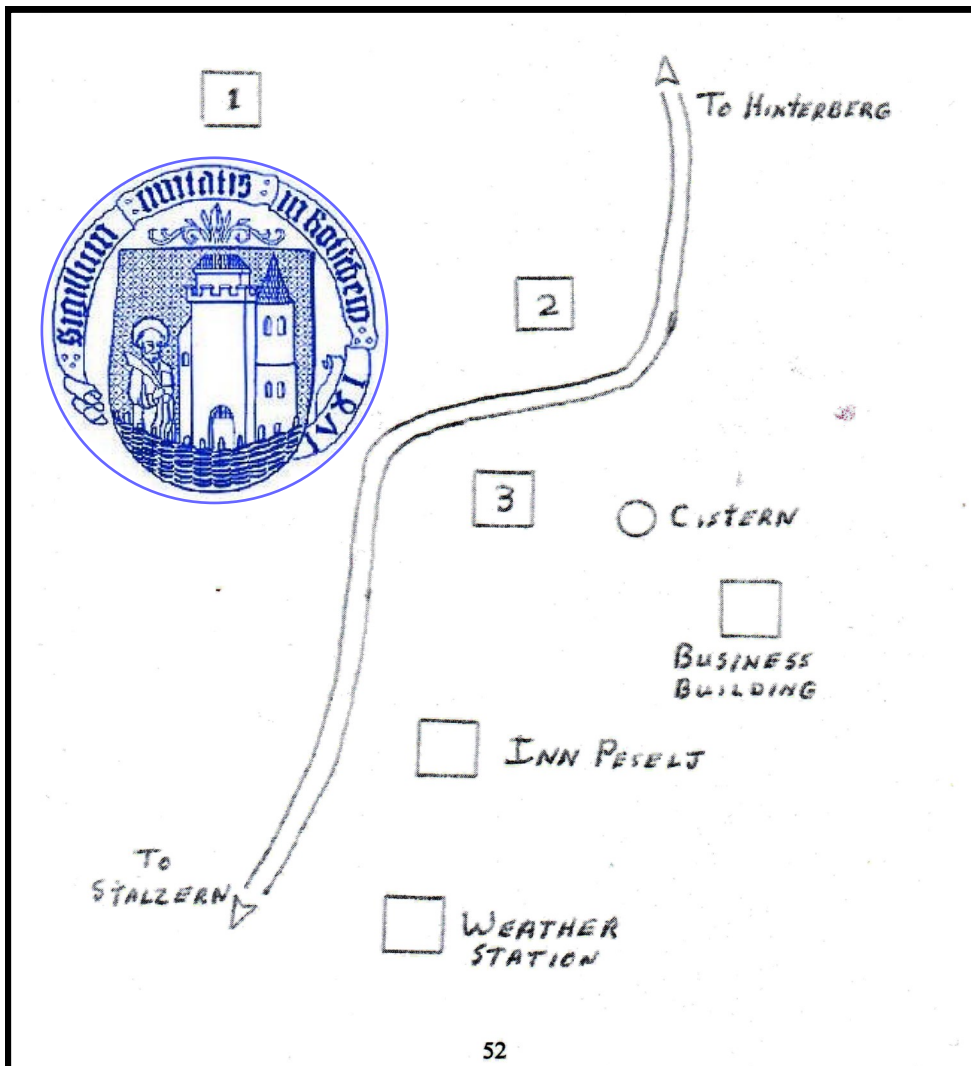

Hnr.	Hausname	Familiennname
1	Jü'rlsch (Tito's Lodge)	Josef Belai
2	Tschakklisch	Mathias Turski
3	Ondraisch	Franz Weber

Hirisgruben (Iskrba) vor 1942

Hunting Lodge #1
"Iskrba"
(Tito's)

Hunting Lodge #2
"Lovec"

Hunting Lodge #3
"Srna"